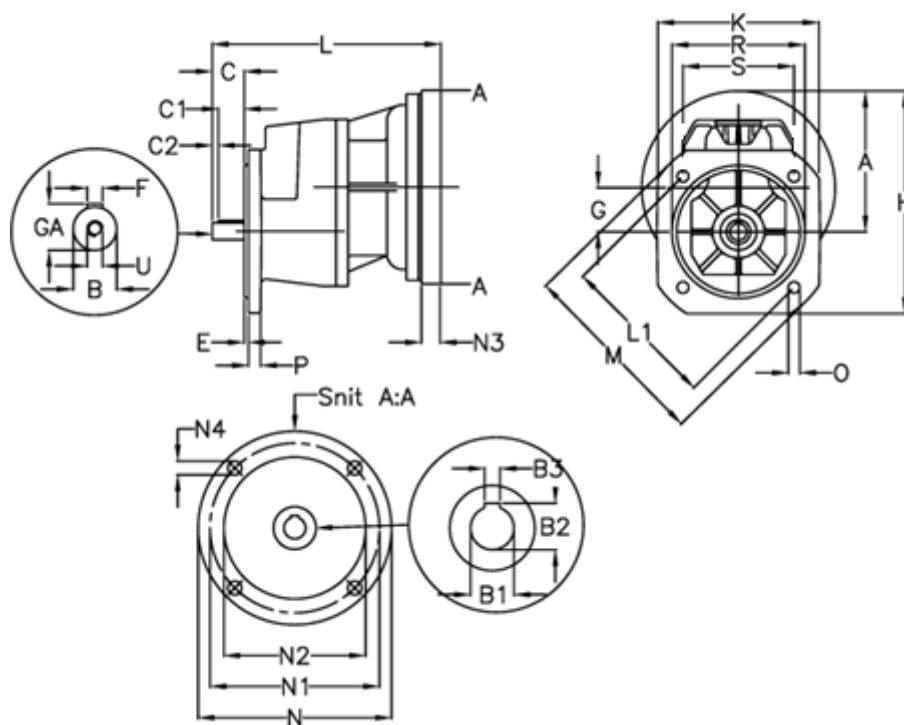

Article number: 40550100252420

Description: Single Stage Helical Gear
S 101-2,5-P63B5

Measures

A = 92.5	E = 3.5	M = 160.0	R = 110
B = 14	F = 5x5x20	N = 140	S = 95
B1 = 11	G = 36.5	N1 = 115	U = M5
B2 = 12.8	GA = 16.0	N2 = 95	
B3 = 4	H = 160.0	N3 = -	
C = 30	K = 135	N4 = M8x19	
C1 = 20	L = 189	O = 9.5	
C2 = 5	L1 = 130.0	P = 10	